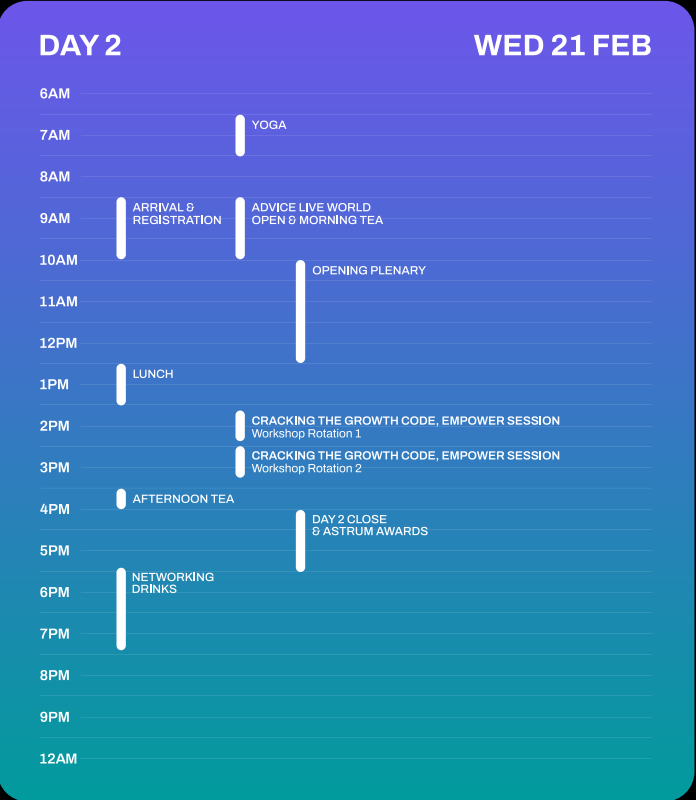

ADVICE LIVE 2024 SCHEDULE OVERVIEW

ADVICE
ADELAIDE 2024
20—22 FEBRUARY

LIVE

POWERED BY
AMP