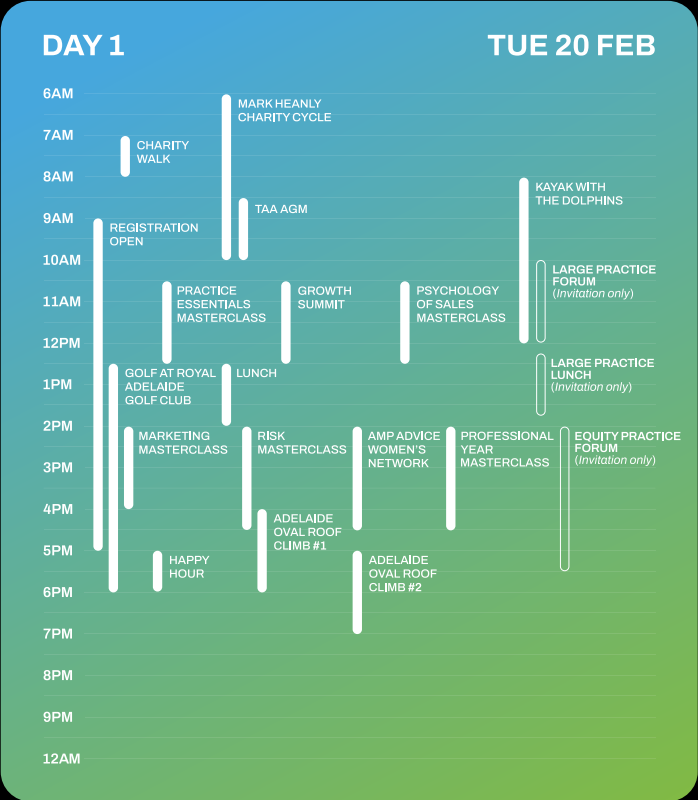

ADVICE LIVE 2024 SCHEDULE OVERVIEW

ADVICE
ADELAIDE 2024
20—22 FEBRUARY

LIVE

POWERED BY
AMP