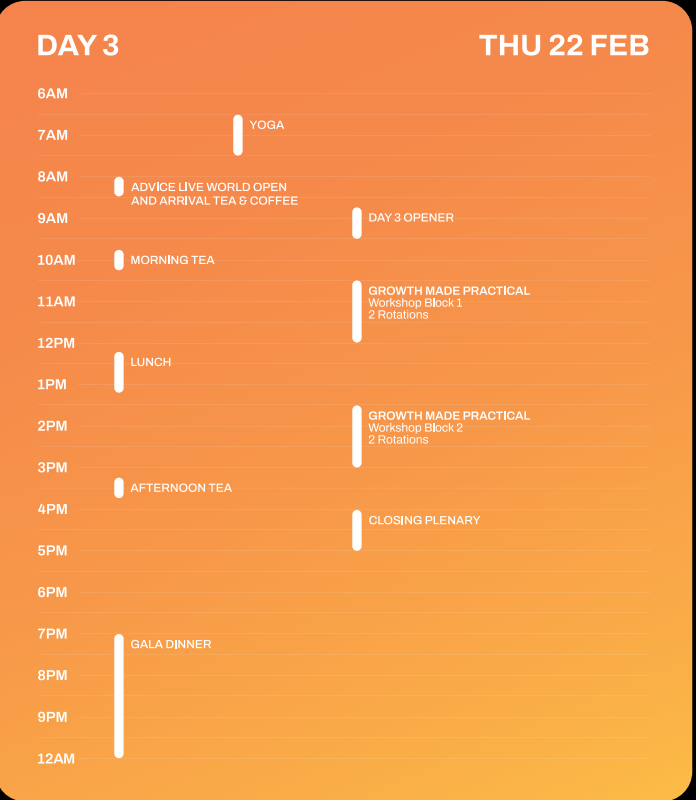

ADVICE LIVE 2024 SCHEDULE OVERVIEW

ADVICE
ADELAIDE 2024
20—22 FEBRUARY

LIVE

POWERED BY
AMP